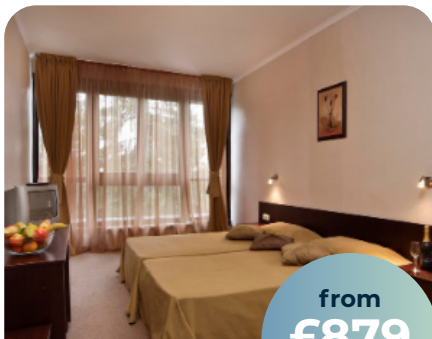

BULGARIA SKI 2025

PAMPOROVO

SAVE
£100
per person
if you don't need
ski lessons!

Price Includes
Return flights from Belfast Int to Plovdiv with Jet2
Airport taxes and security charges
22kg checked baggage
Transfers
7 nights in chosen accommodation on applicable board basis
6 day ski pack (lift pass, ski equipment hire & ski lessons)
Services of a resort-based Travel Solutions representative

from
£879
per person

3* SNEZHANKA HOTEL
HALF BOARD